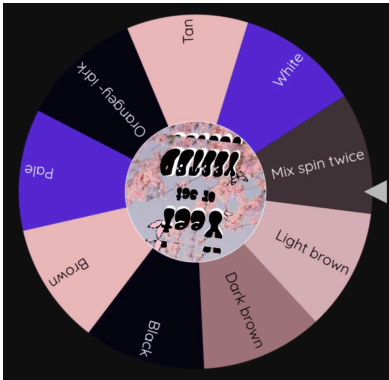

Gender

Hair

Style

Skin

IDK where my other saven shes went but it was light brown

eye color

They are
so cute!