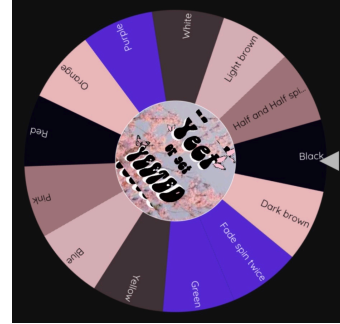

Gender

Hair

Style

Skin

IDK where my other saven shes went but it was light brown

eye color

They are
so cute!