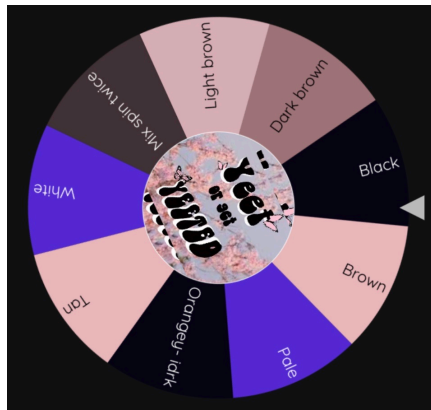

Gender

Hair

Style

Skin

IDK where my other saven shes went but it was light brown

eye color

They are
so cute!