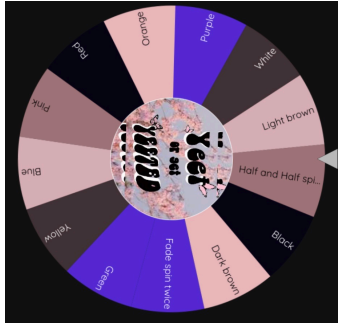

Gender

Hair

Style

Skin

IDK where my other saven shes went but it was light brown

eye color

They are
so cute!