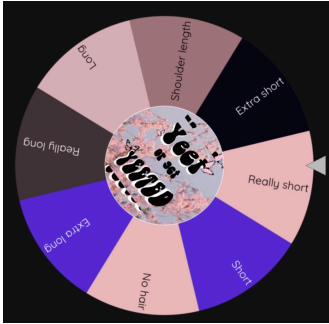

Gender

Hair

Style

Skin

IDK where my other saven shes went but it was light brown

eye color

They are
so cute!