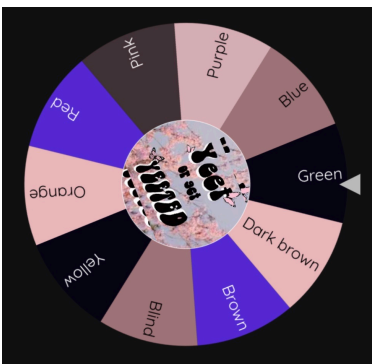

Gender

Hair

Style

Skin

IDK where my other saven shes went but it was light brown

eye color

They are
so cute!